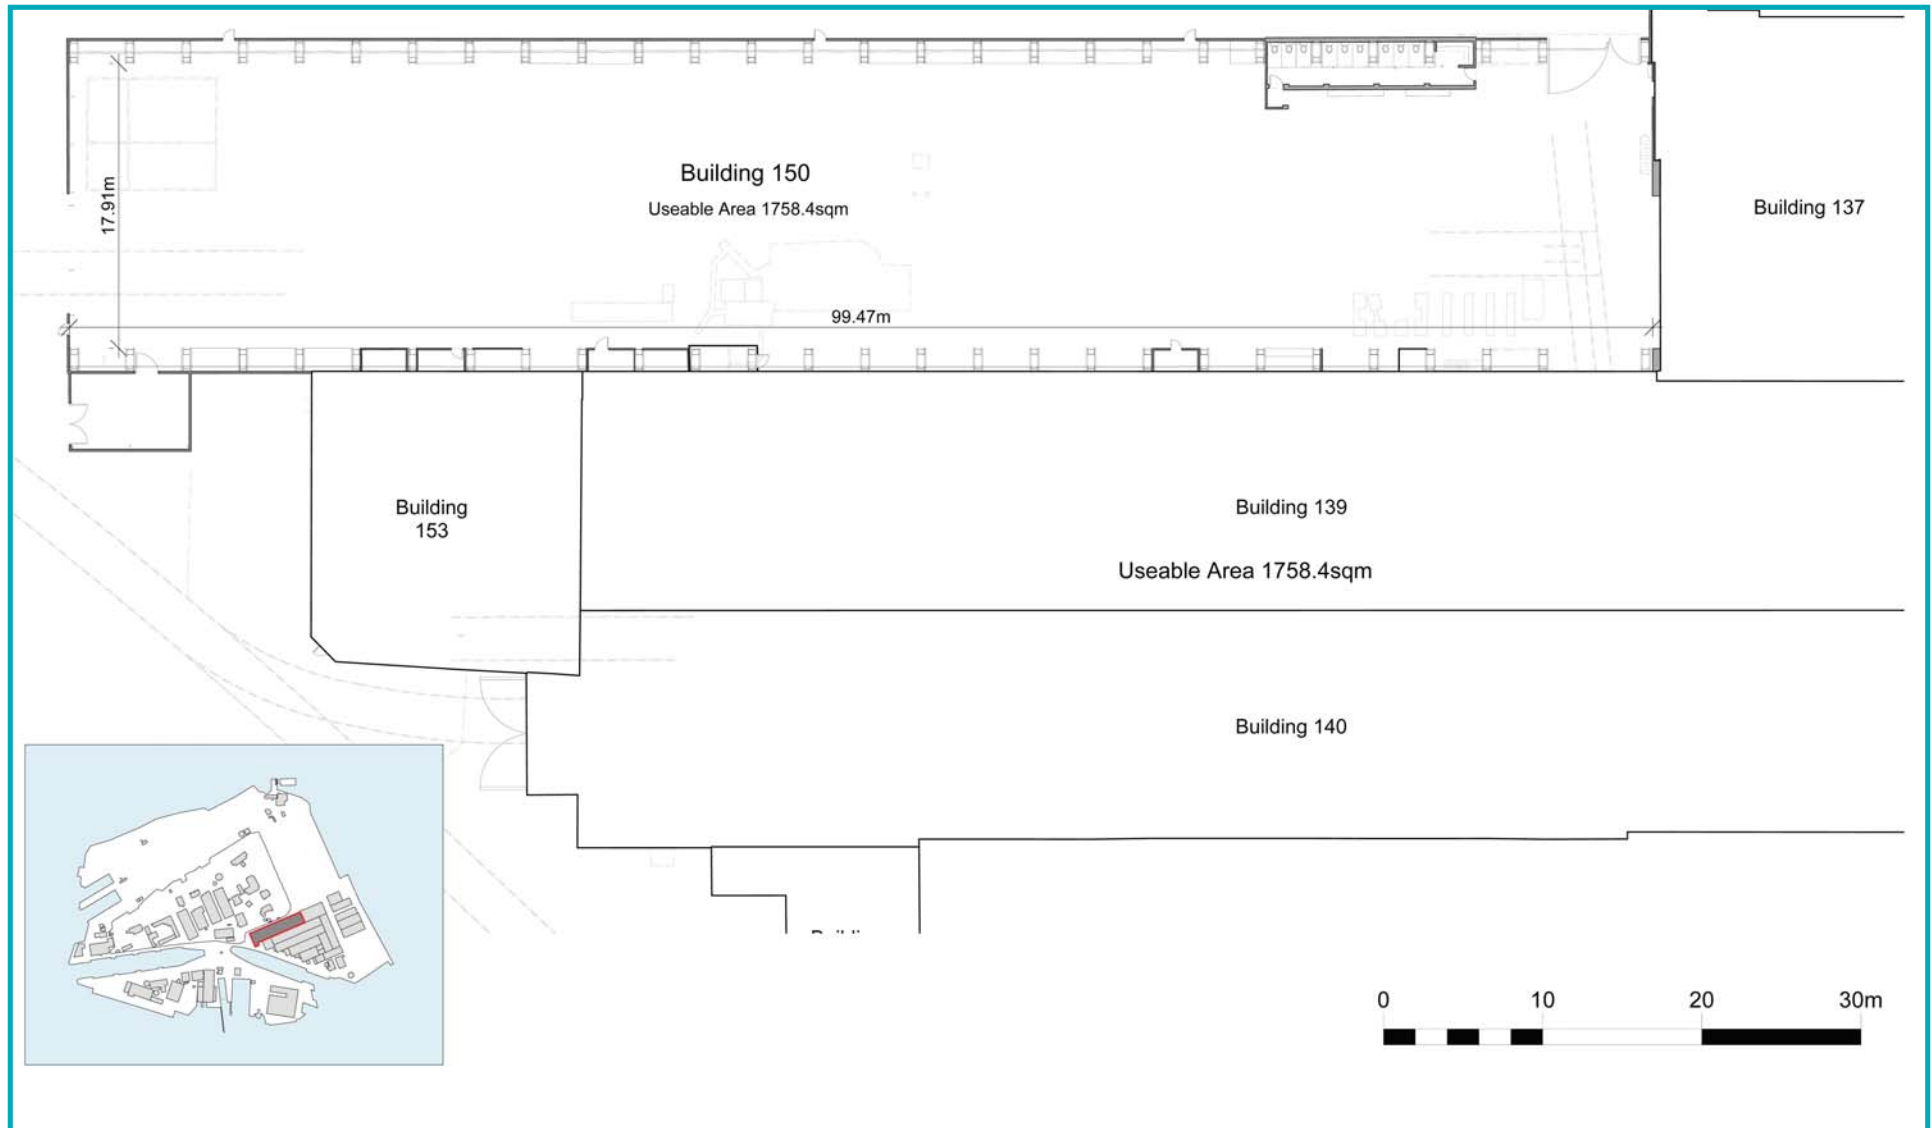

Turbine Shed - Building 150 on Cockatoo Island

For more information > phone the Harbour Trust on 8969 2100 or visit our website at www.harbourtrust.gov.au