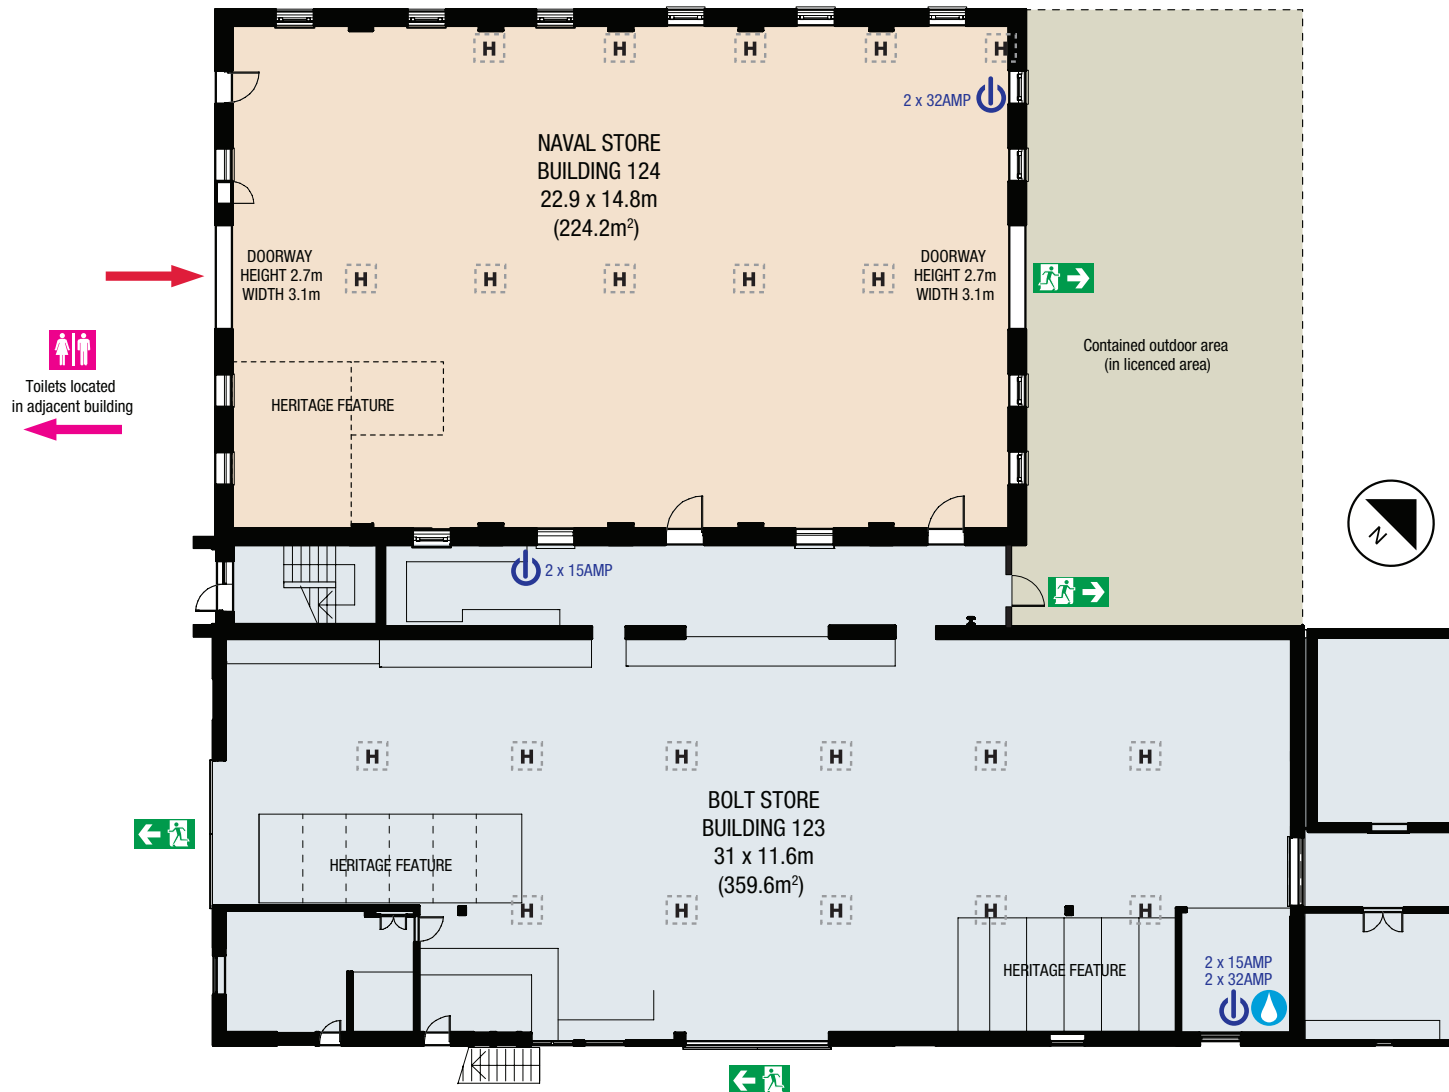

NAVAL STORE BUILDING

GROUND FLOOR PLAN

LEGEND	
	Toilets
	Power Point
	Column
	Fire Exit

Description	Room Size	Internal Area	Ceiling Height
Naval Store Building	22.9 X 14.8m	224.2m ²	3.5m
Bolt Store Building	31 X 11.6m	359.6m ²	4m
Outdoor Area	8 x 16.8m		