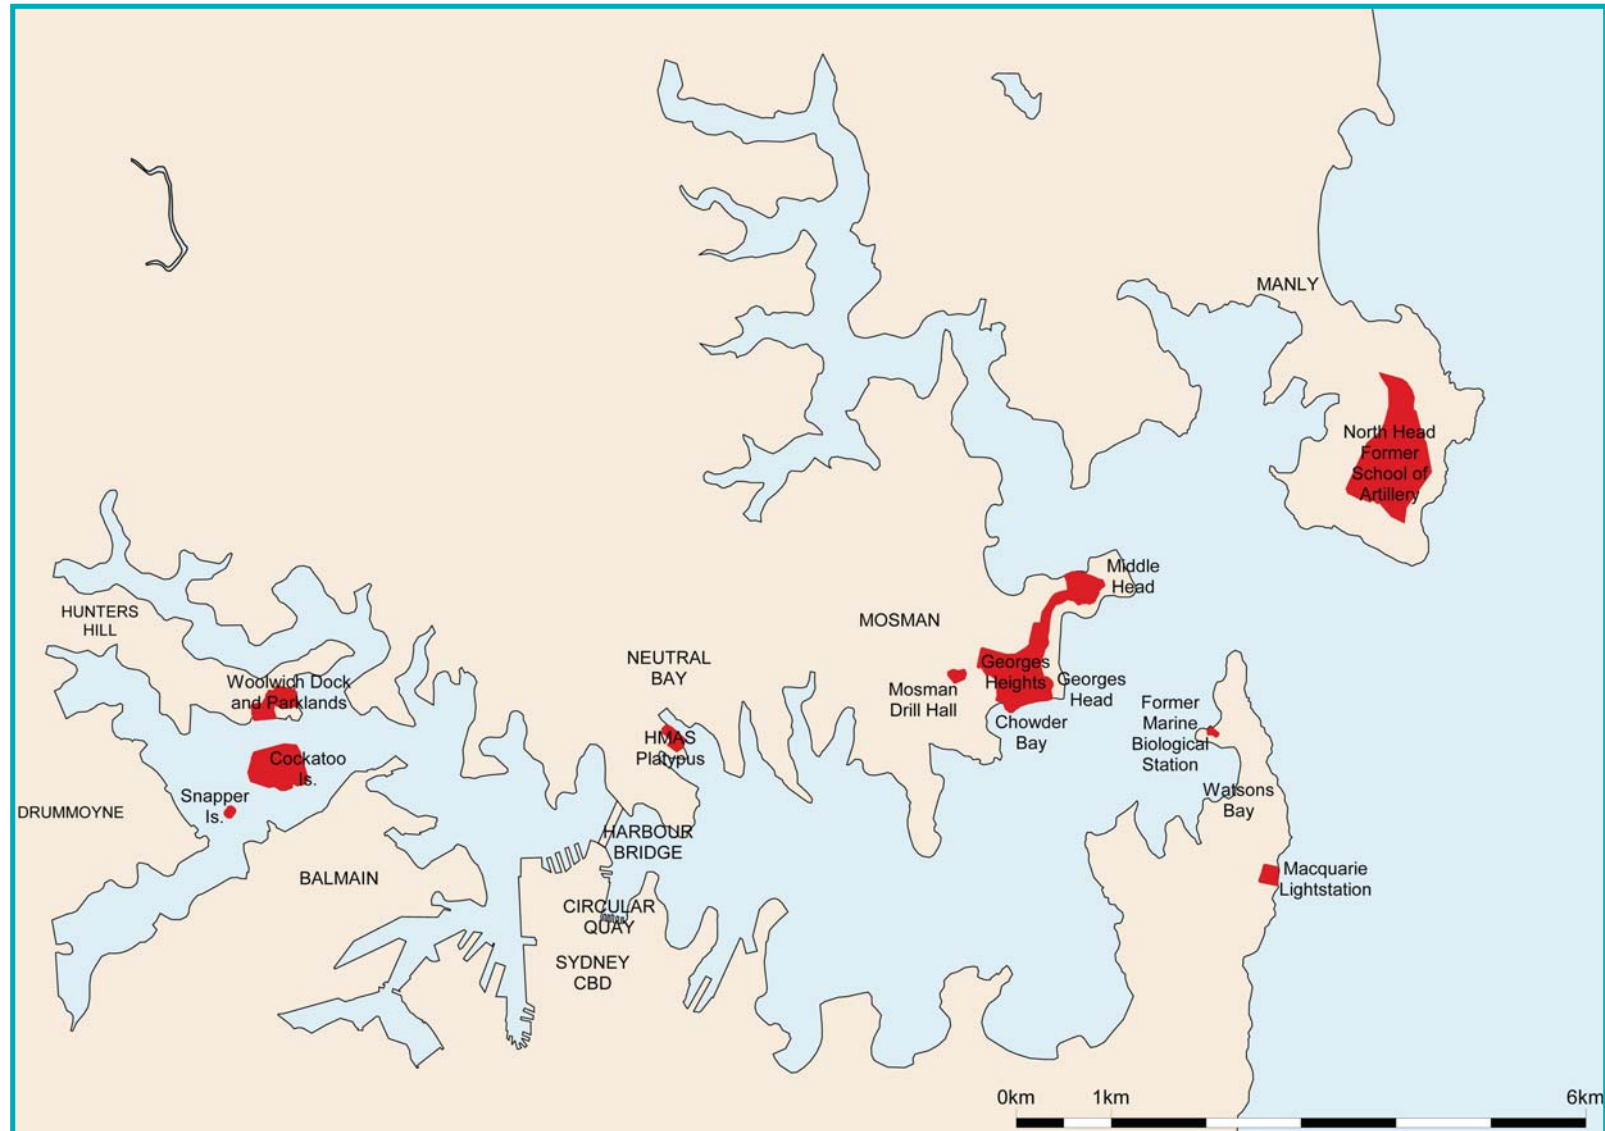

Harbour Trust Sites, Sydney

For more information > phone the Harbour Trust on (02) 8969 2100 or visit our website at www.harbourtrust.gov.au