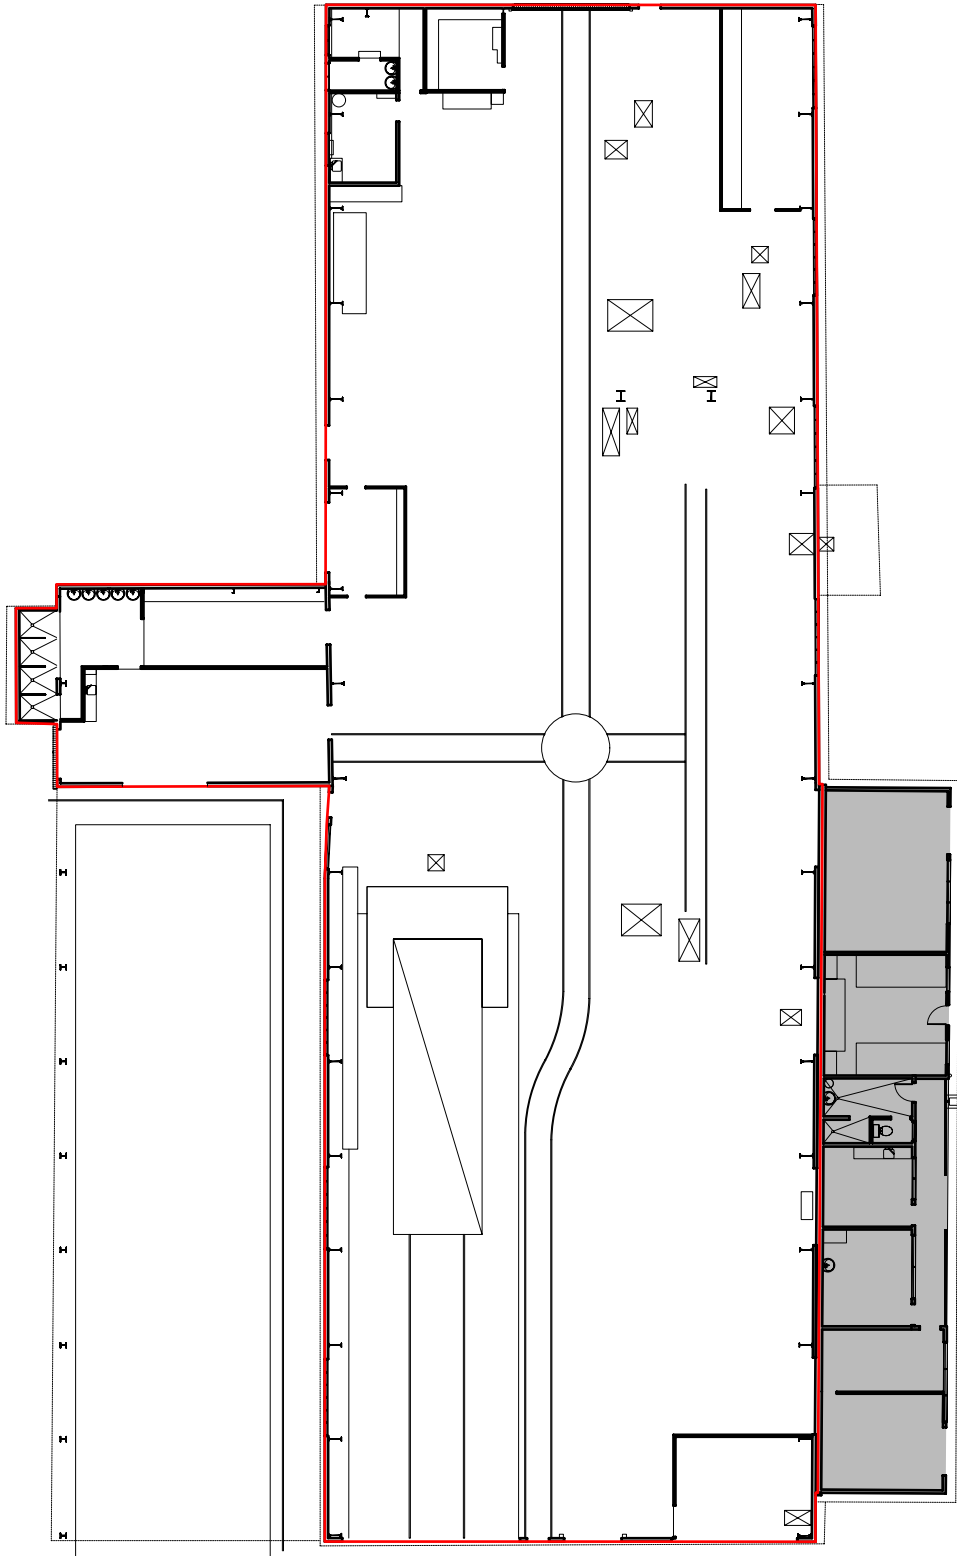

BUILDING 81, SOUTHERN APRON, COCKATOO ISLAND

GROUND FLOOR PLAN
GLA 1166.6sqm

— Leasable Area