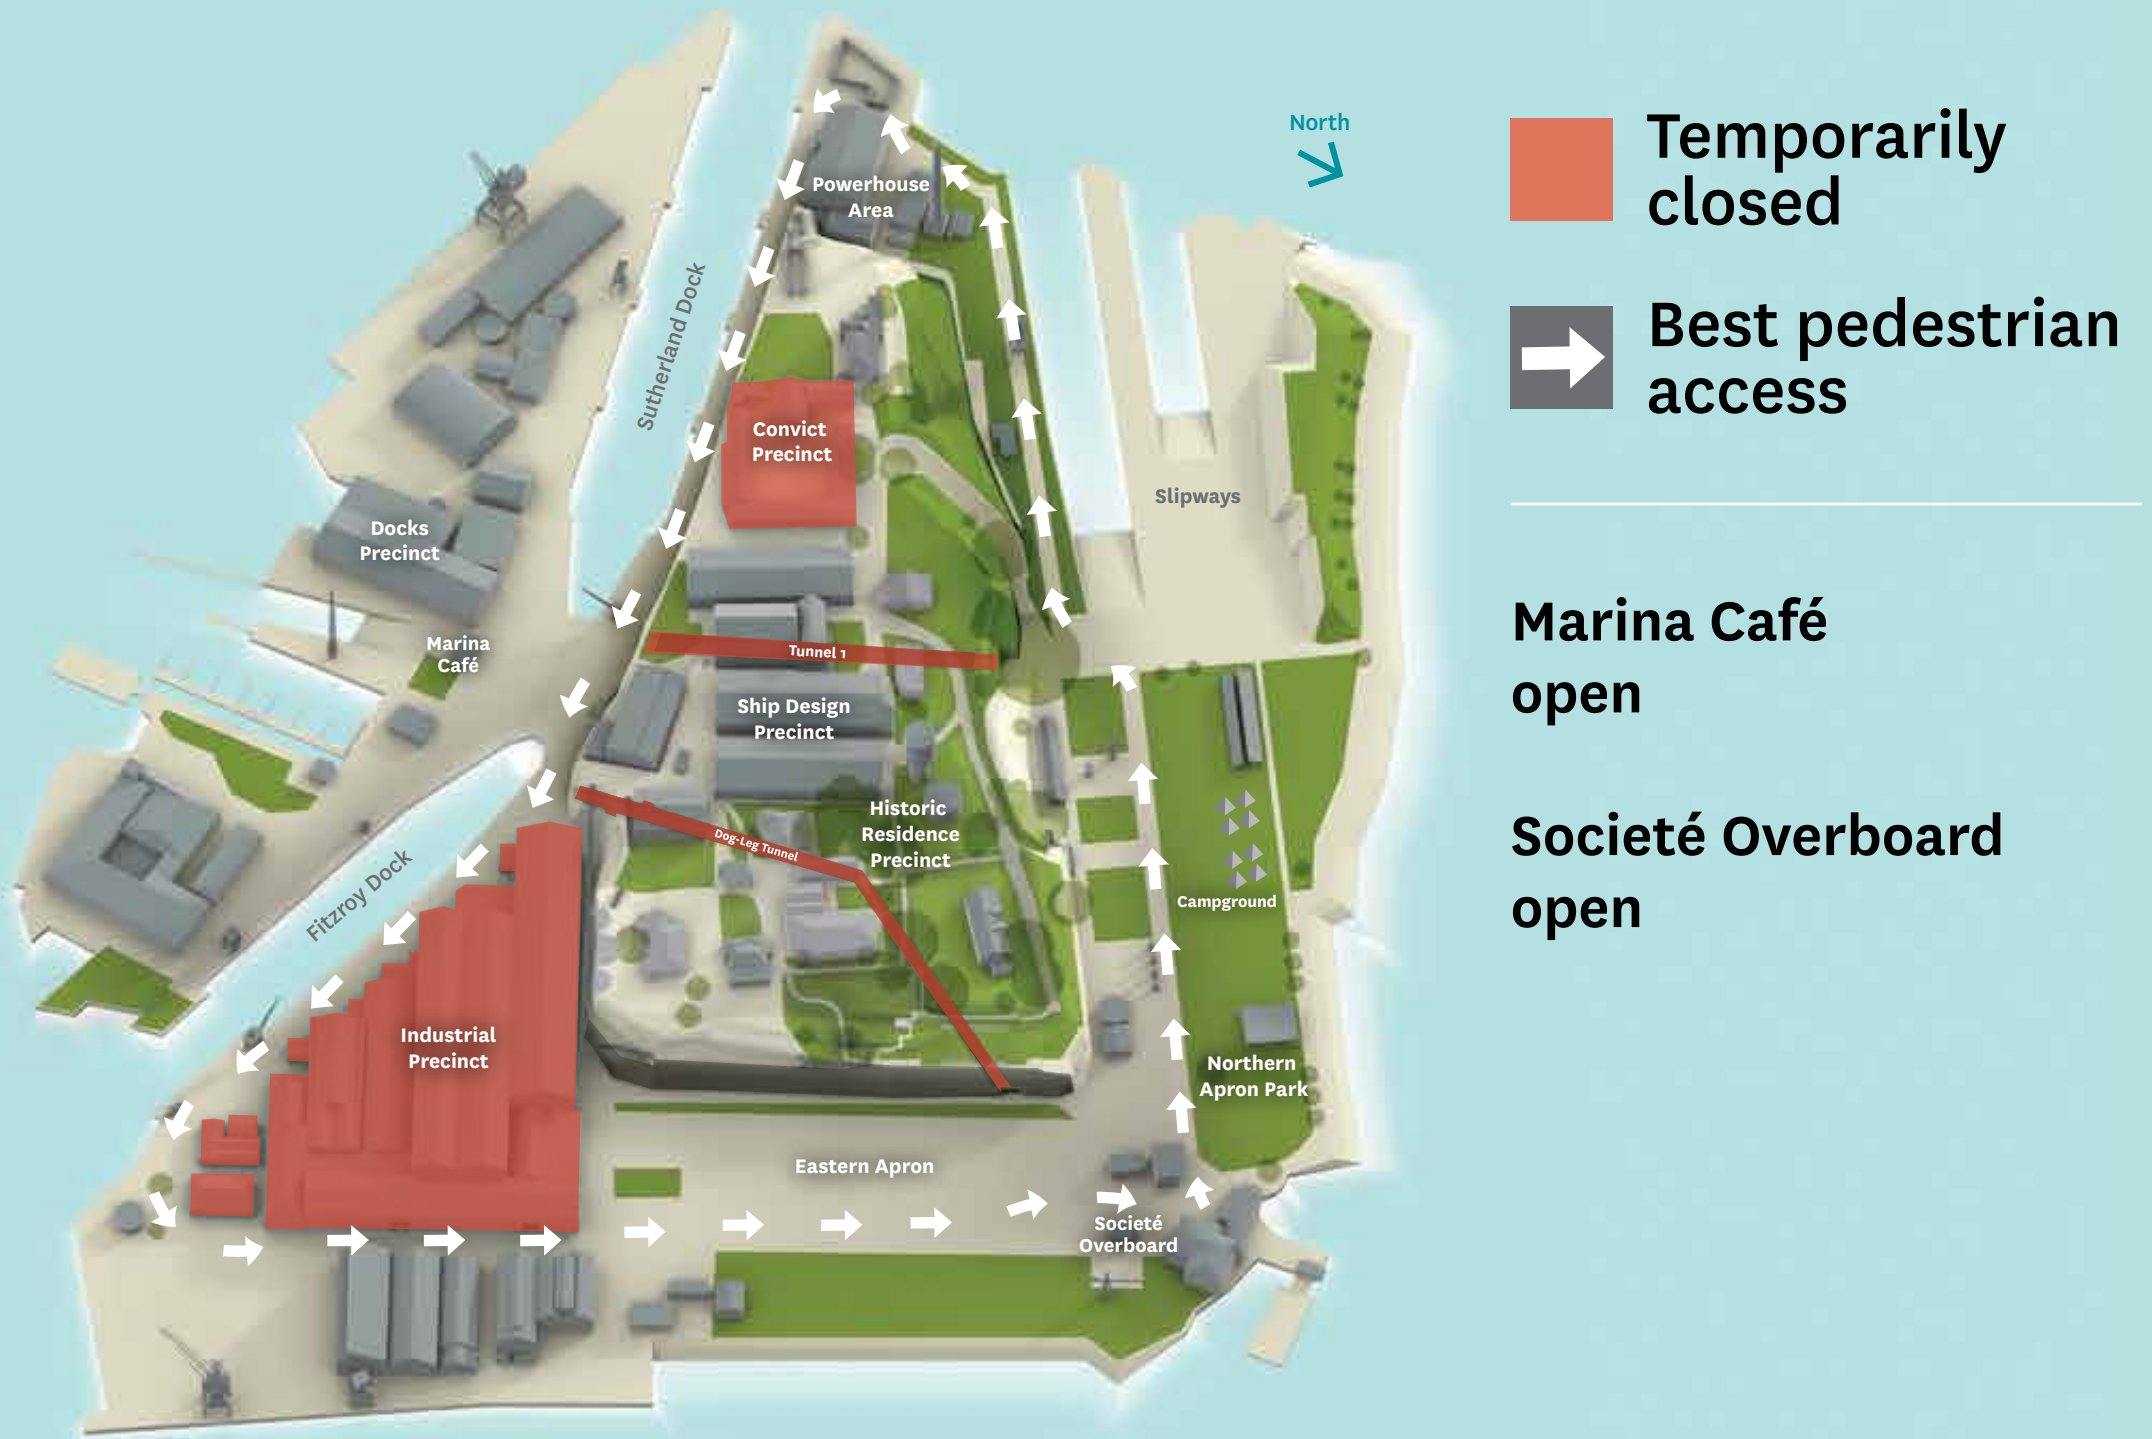

Disruption to Access

Monday 7 September
- Thursday 8 October 2020

Temporarily closed

Best pedestrian access

Marina Café open

Société Overboard open